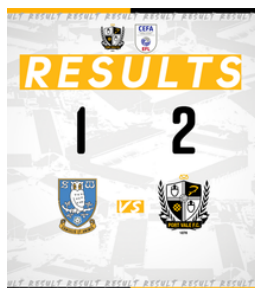

PORT VALE FC FOUNDATION

Blythe recorded their first league WIN last week, with a 2-1 victory over Sheffield Wednesday 'B'! Harrison D and Jake G provided huge goals for the side.

Well done, Blythe Bridge High School & Sixth Form!