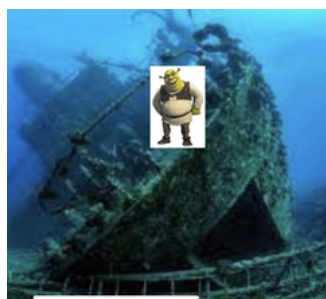

You may have heard of Elf on the Shelf, but can you identify the other rhyming images?

We have had 189 entries so far. There is still time to have a go. Follow the link on your FROG assignments to enter.